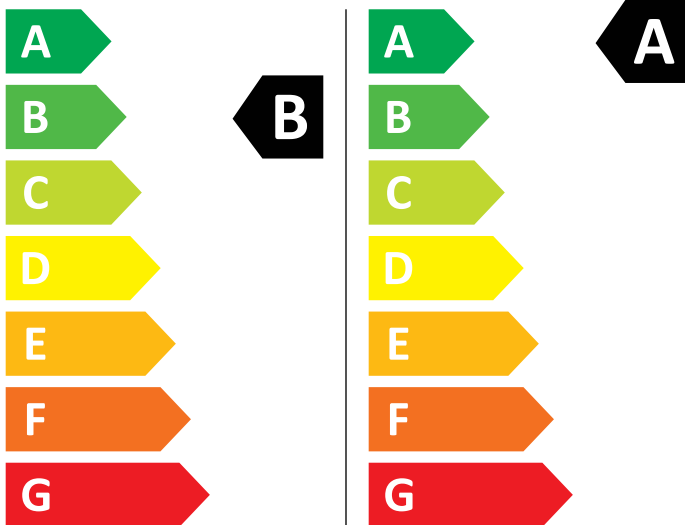

ENERG

AEG

LWR9C16BAY 914610727

💧 206 kWh / 100

💧 51 kWh / 100

6,0 kg

10,0 kg

48 L