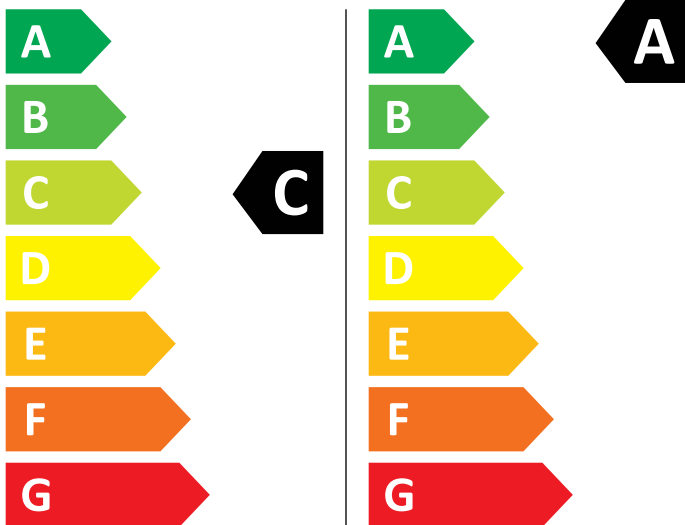

ENERG

AEG

LWR9C166BB 914610700

💧 252 kWh / 100

💧 51 kWh / 100

6,0 kg

10,0 kg

50 L