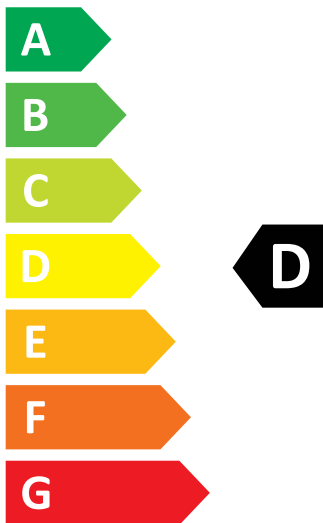

# ENERG

AEG

L7WEE84BI 914606431

💧 217 kWh/100

💧 54 kWh/100

4,0 kg

8,0 kg

60 L