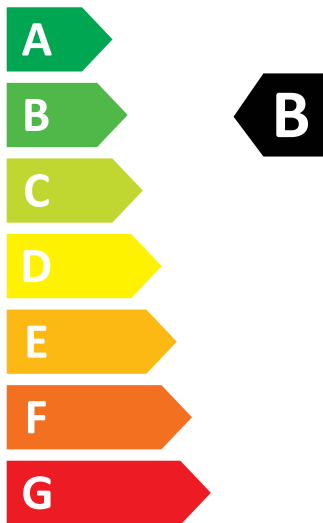

# ENERG

AEG

L7WEE84BI 914606431

💧 217 kWh/100

💧 54 kWh/100

4,0 kg

8,0 kg

60 L